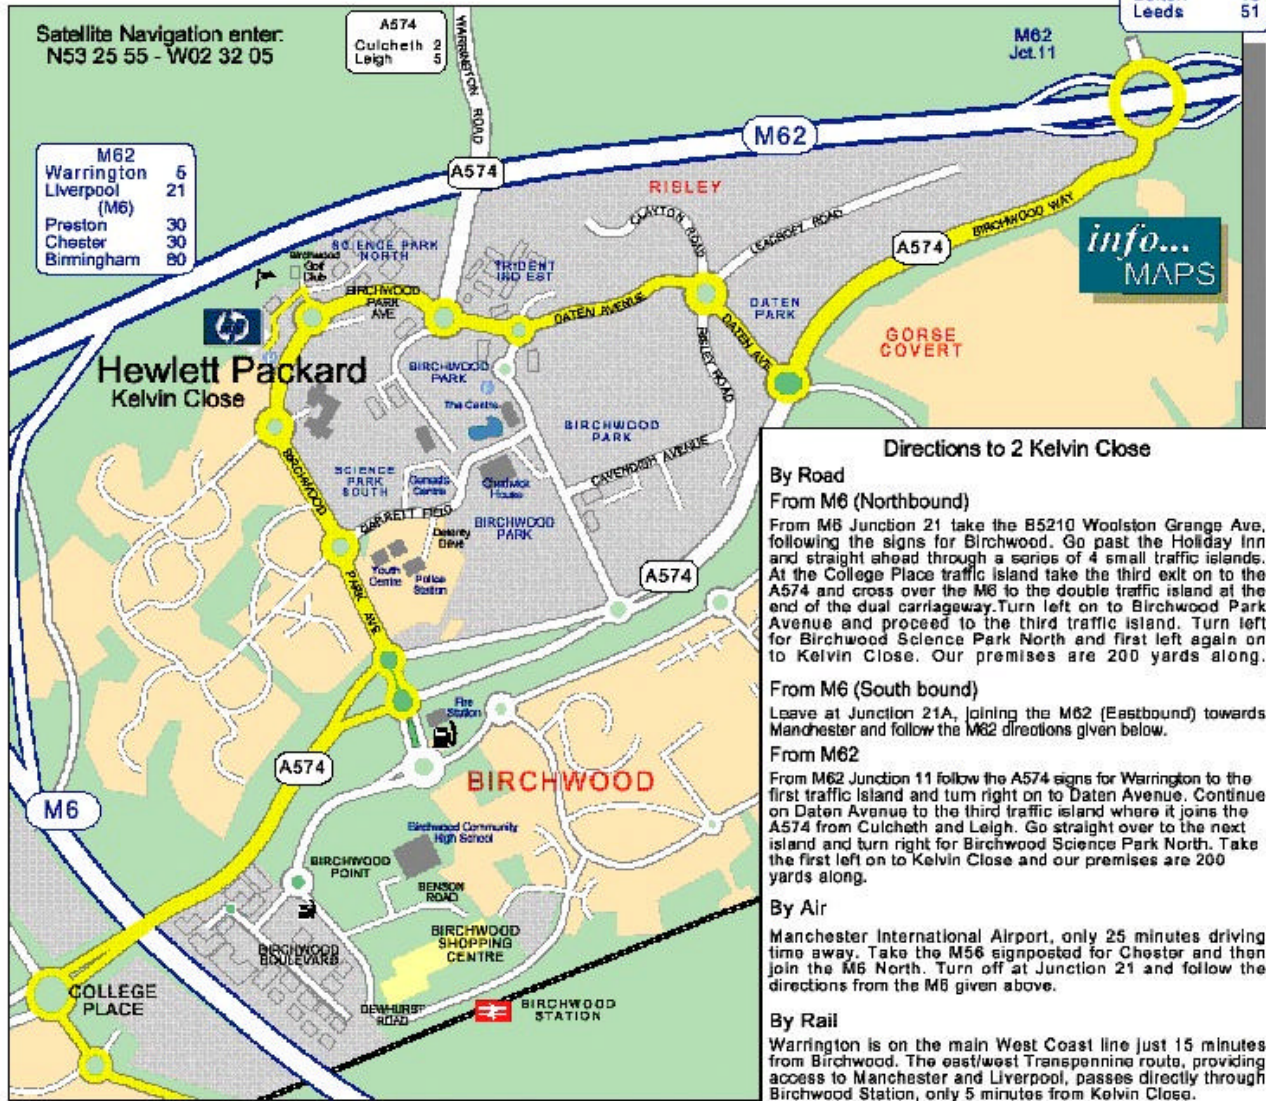

M62	
Warrington	5
Liverpool	21
(M6)	
Preston	30
Chester	30
Birmingham	80

**Directions to 2 Kelvin Close**

**By Road**  
**From M6 (Northbound)**  
 From M6 Junction 21 take the B5210 Woolston Grange Ave. following the signs for Birchwood. Go past the Holiday Inn and straight ahead through a series of 4 small traffic islands. At the College Place traffic island take the third exit on to the A574 and cross over the M6 to the double traffic island at the end of the dual carriageway. Turn left on to Birchwood Park Avenue and proceed to the third traffic island. Turn left for Birchwood Science Park North and first left again on to Kelvin Close. Our premises are 200 yards along.

**From M6 (South bound)**  
 Leave at Junction 21A, joining the M62 (Eastbound) towards Manchester and follow the M62 directions given below.

**From M62**  
 From M62 Junction 11 follow the A574 signs for Warrington to the first traffic island and turn right on to Daten Avenue. Continue on Daten Avenue to the third traffic island where it joins the A574 from Culcheth and Leigh. Go straight over to the next island and turn right for Birchwood Science Park North. Take the first left on to Kelvin Close and our premises are 200 yards along.

**By Air**  
 Manchester International Airport, only 25 minutes driving time away. Take the M56 signposted for Chester and then join the M6 North. Turn off at Junction 21 and follow the directions from the M6 given above.

**By Rail**  
 Warrington is on the main West Coast line just 15 minutes from Birchwood. The east/west Transpennine route, providing access to Manchester and Liverpool, passes directly through Birchwood Station, only 5 minutes from Kelvin Close.