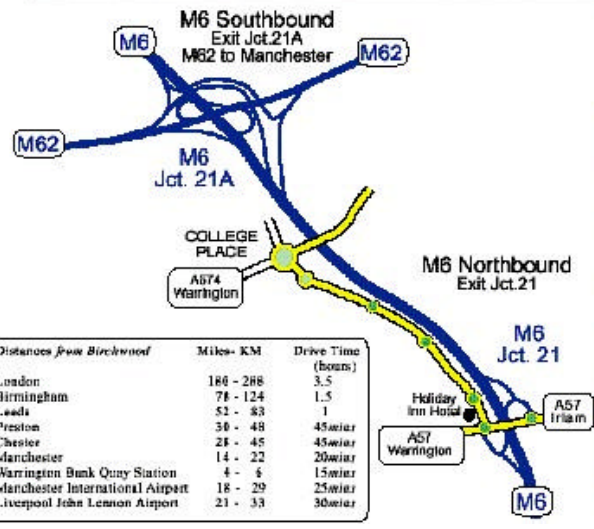

M62	
Warrington	5
Liverpool	21
(M6)	
Preston	30
Chester	30
Birmingham	80

**Directions to 2 Kelvin Close**

**By Road**  
**From M6 (Northbound)**  
 From M6 Junction 21 take the B5210 Woolston Grange Ave. following the signs for Birchwood. Go past the Holiday Inn and straight ahead through a series of 4 small traffic islands. At the College Place traffic island take the third exit on to the A574 and cross over the M6 to the double traffic island at the end of the dual carriageway. Turn left on to Birchwood Park Avenue and proceed to the third traffic island. Turn left for Birchwood Science Park North and first left again on to Kelvin Close. Our premises are 200 yards along.

**From M6 (South bound)**  
 Leave at Junction 21A, joining the M62 (Eastbound) towards Manchester and follow the M62 directions given below.

**From M62**  
 From M62 Junction 11 follow the A574 signs for Warrington to the first traffic island and turn right on to Daten Avenue. Continue on Daten Avenue to the third traffic island where it joins the A574 from Culcheth and Leigh. Go straight over to the next island and turn right for Birchwood Science Park North. Take the first left on to Kelvin Close and our premises are 200 yards along.

**By Air**  
 Manchester International Airport, only 25 minutes driving time away. Take the M56 signposted for Chester and then join the M6 North. Turn off at Junction 21 and follow the directions from the M6 given above.

**By Rail**  
 Warrington is on the main West Coast line just 15 minutes from Birchwood. The east/west Transpennine route, providing access to Manchester and Liverpool, passes directly through Birchwood Station, only 5 minutes from Kelvin Close.