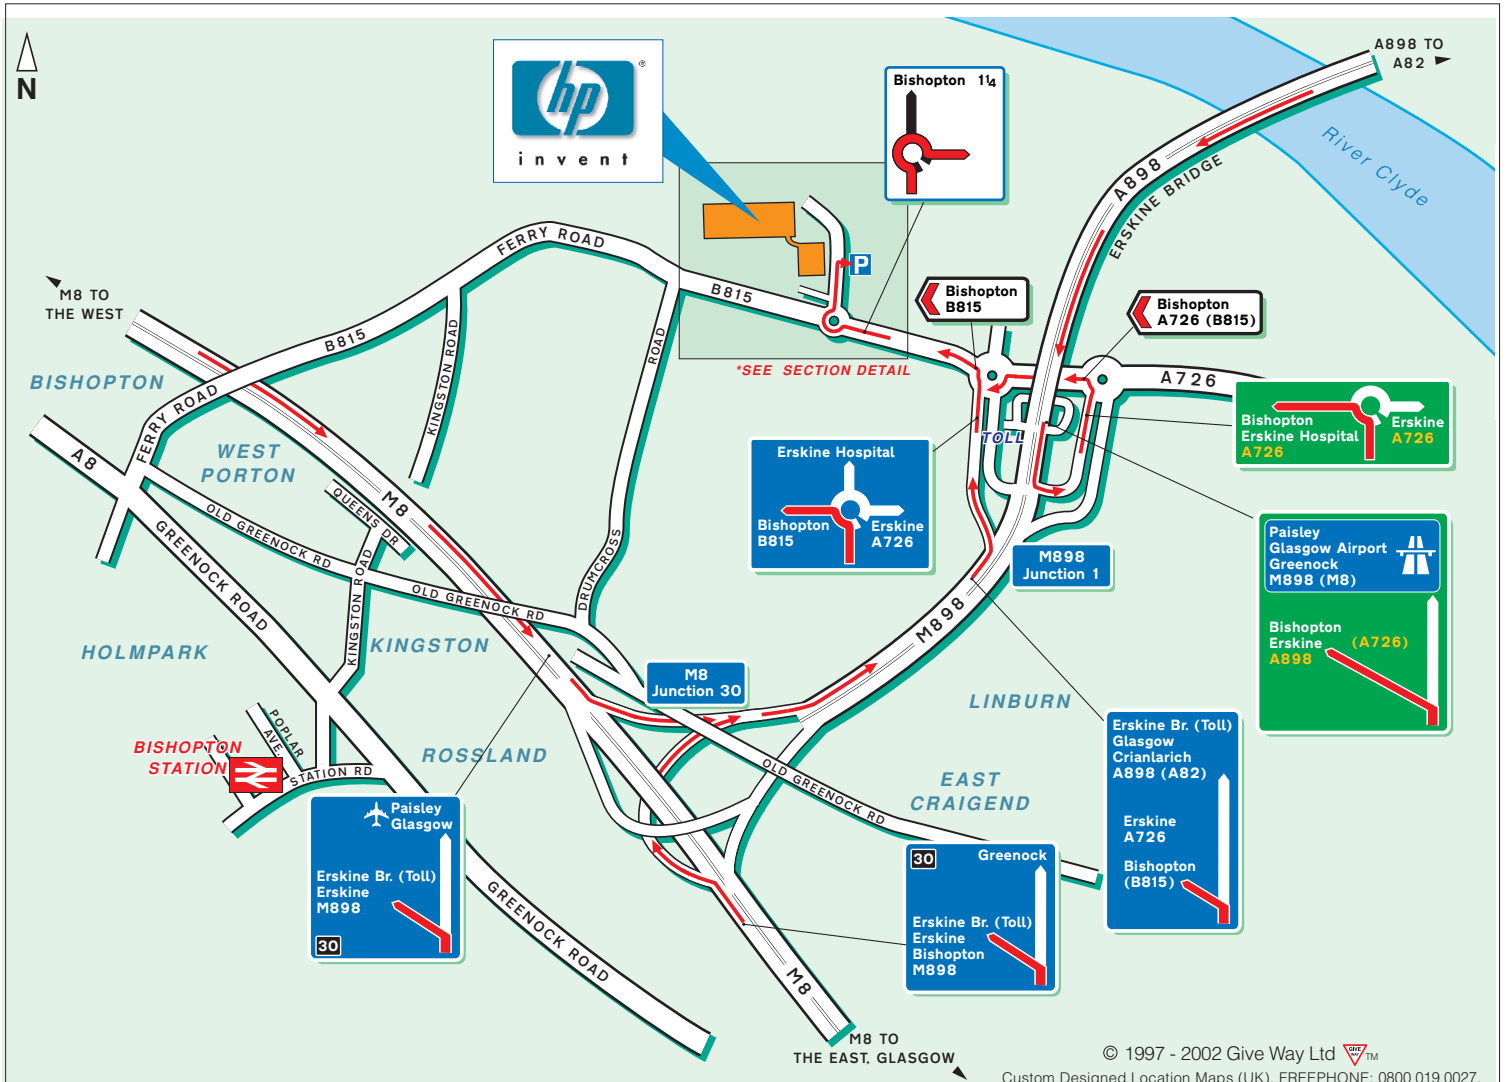

invent

Hewlett Packard  
Erskine Ferry Road  
Bishopton  
Renfrewshire  
PA7 5PP

Tel: +44 (0)141 814 8000  
Fax: +44 (0)141 812 7745

© 1997 - 2002 Give Way Ltd  
Custom Designed Location Maps (UK) FREEPHONE: 0800 019 0027

**Public Transport**

By Rail, Bishopton Station.  
Approximately 5 minutes by taxi.

By Air, Glasgow Airport.  
Approximately 10 minutes drive.